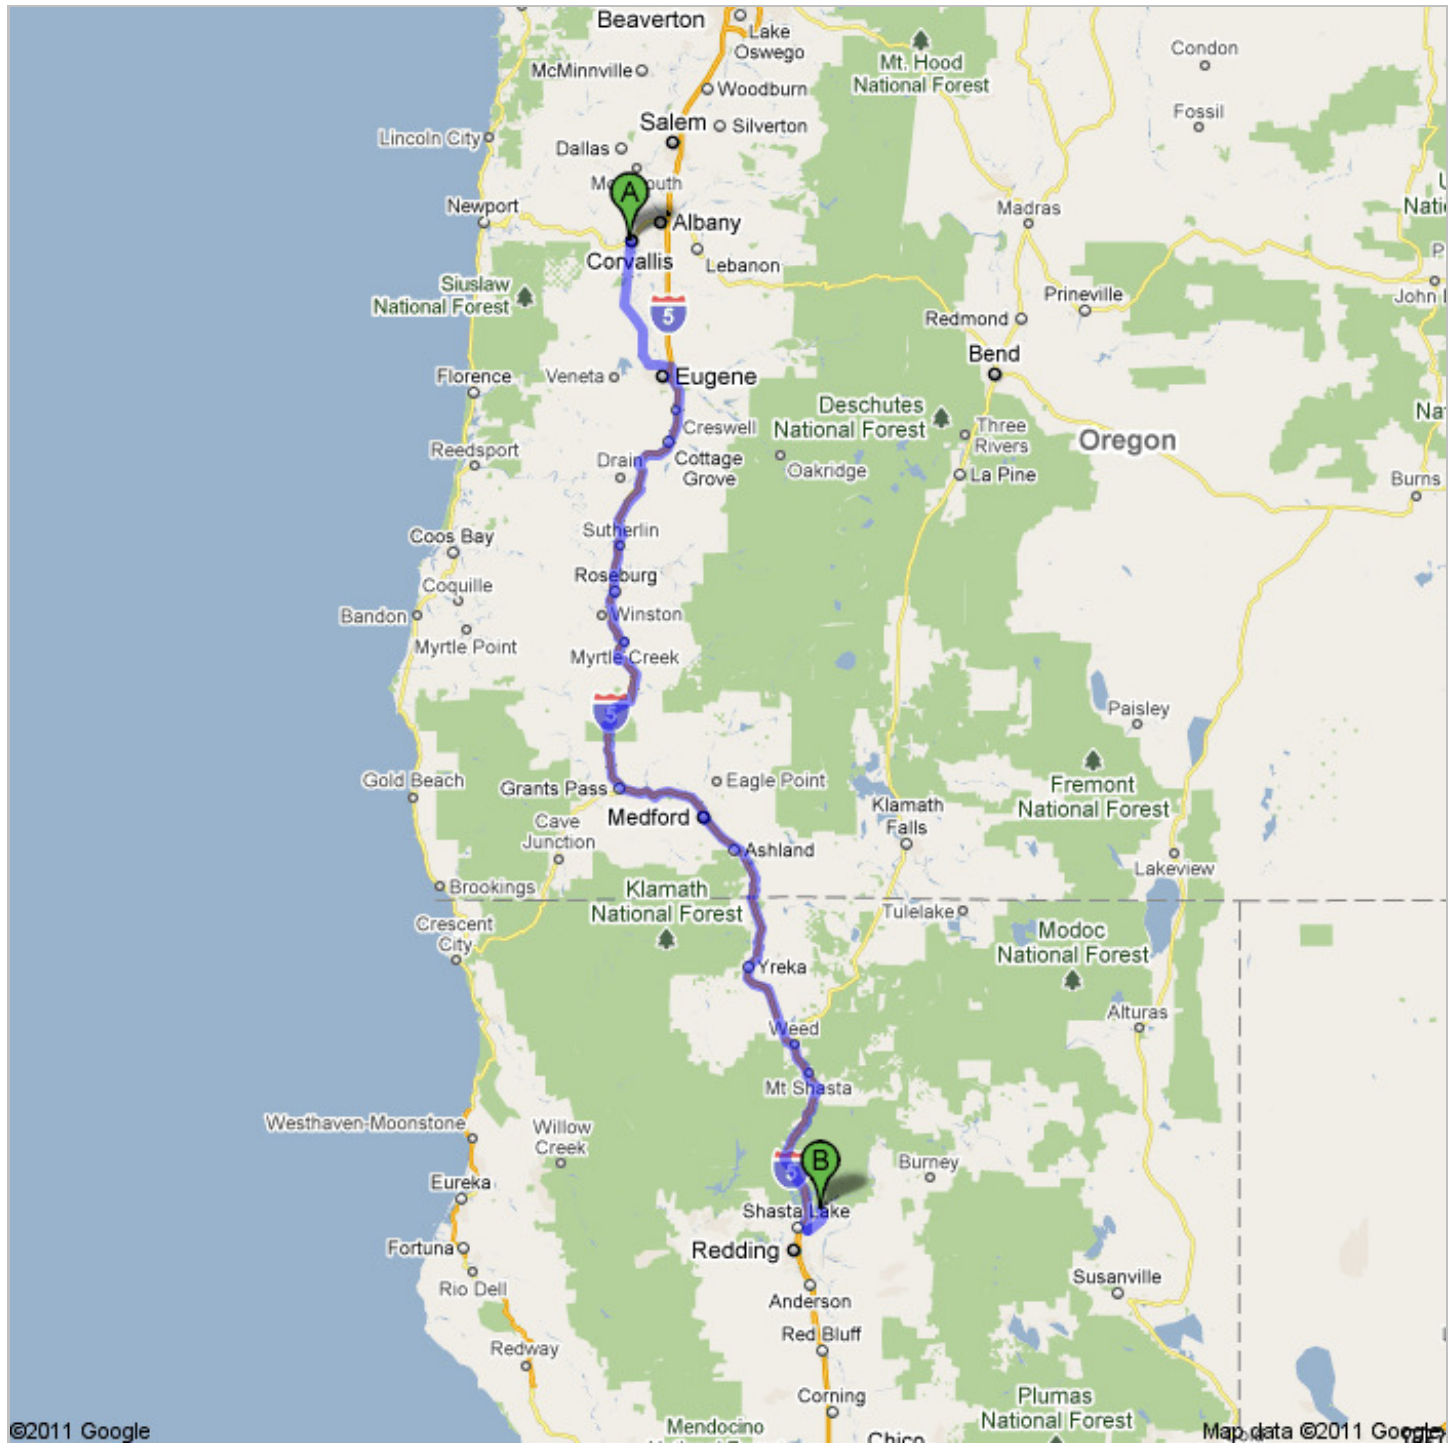

Corvallis, OR to Silverthorn Resort -Mari...

Directions to Silverthorn Resort -Marina - Pizza & Pub

16250 Silverthorn Road, Redding, CA 96007 - (800) 332-3044

360 mi – about 6 hours 14 mins

This will take you to the Silverthorn Resort Marina where we will be loading onto the boats around 9AM. This route is slightly different then the default Google maps route, please use THIS route (so you don't end up going down a dirt rode).

1. Head **south** on **SW 4th St** toward **SW Madison Ave**
About 1 min go 0.8 mi
total 0.8 mi
-  2. Continue onto **OR-99W S/SW 3rd St/SW Twin Oaks Cir**
Continue to follow OR-99W S
About 28 mins go 24.4 mi
total 25.2 mi
-  3. Turn right onto **OR-99 S/Ivy St**
Continue to follow OR-99 S
About 14 mins go 9.8 mi
total 35.0 mi
-  4. Turn right to merge onto **OR-569 E** toward **I-5/Springfield**
About 6 mins go 6.3 mi
total 41.2 mi
-  5. Take the exit onto **I-5 S** toward **Roseburg**
Entering California
About 4 hours 56 mins go 305 mi
total 346 mi
-  6. Take exit **687** toward **Mountain Gate/Wonderland Blvd** go 0.2 mi
total 346 mi
-  7. Turn left onto **Old Oregon Trail N**
About 6 mins go 3.1 mi
total 350 mi
-  8. Turn left onto **Bear Mountain Rd**
About 10 mins go 5.7 mi
total 355 mi
-  9. Turn left to stay on **Bear Mountain Rd**
About 3 mins go 1.1 mi
total 356 mi
10. Continue onto **Silverthorn Rd**
About 8 mins go 3.3 mi
total 360 mi
-  11. Slight right onto **Resort Rd**
Destination will be on the left go 0.1 mi
total 360 mi

 **Silverthorn Resort -Marina - Pizza & Pub**
16250 Silverthorn Road, Redding, CA 96007 - (800) 332-3044

These directions are for planning purposes only. You may find that construction projects, traffic, weather, or other events may cause conditions to differ from the map results, and you should plan your route accordingly. You must obey all signs or notices regarding your route.